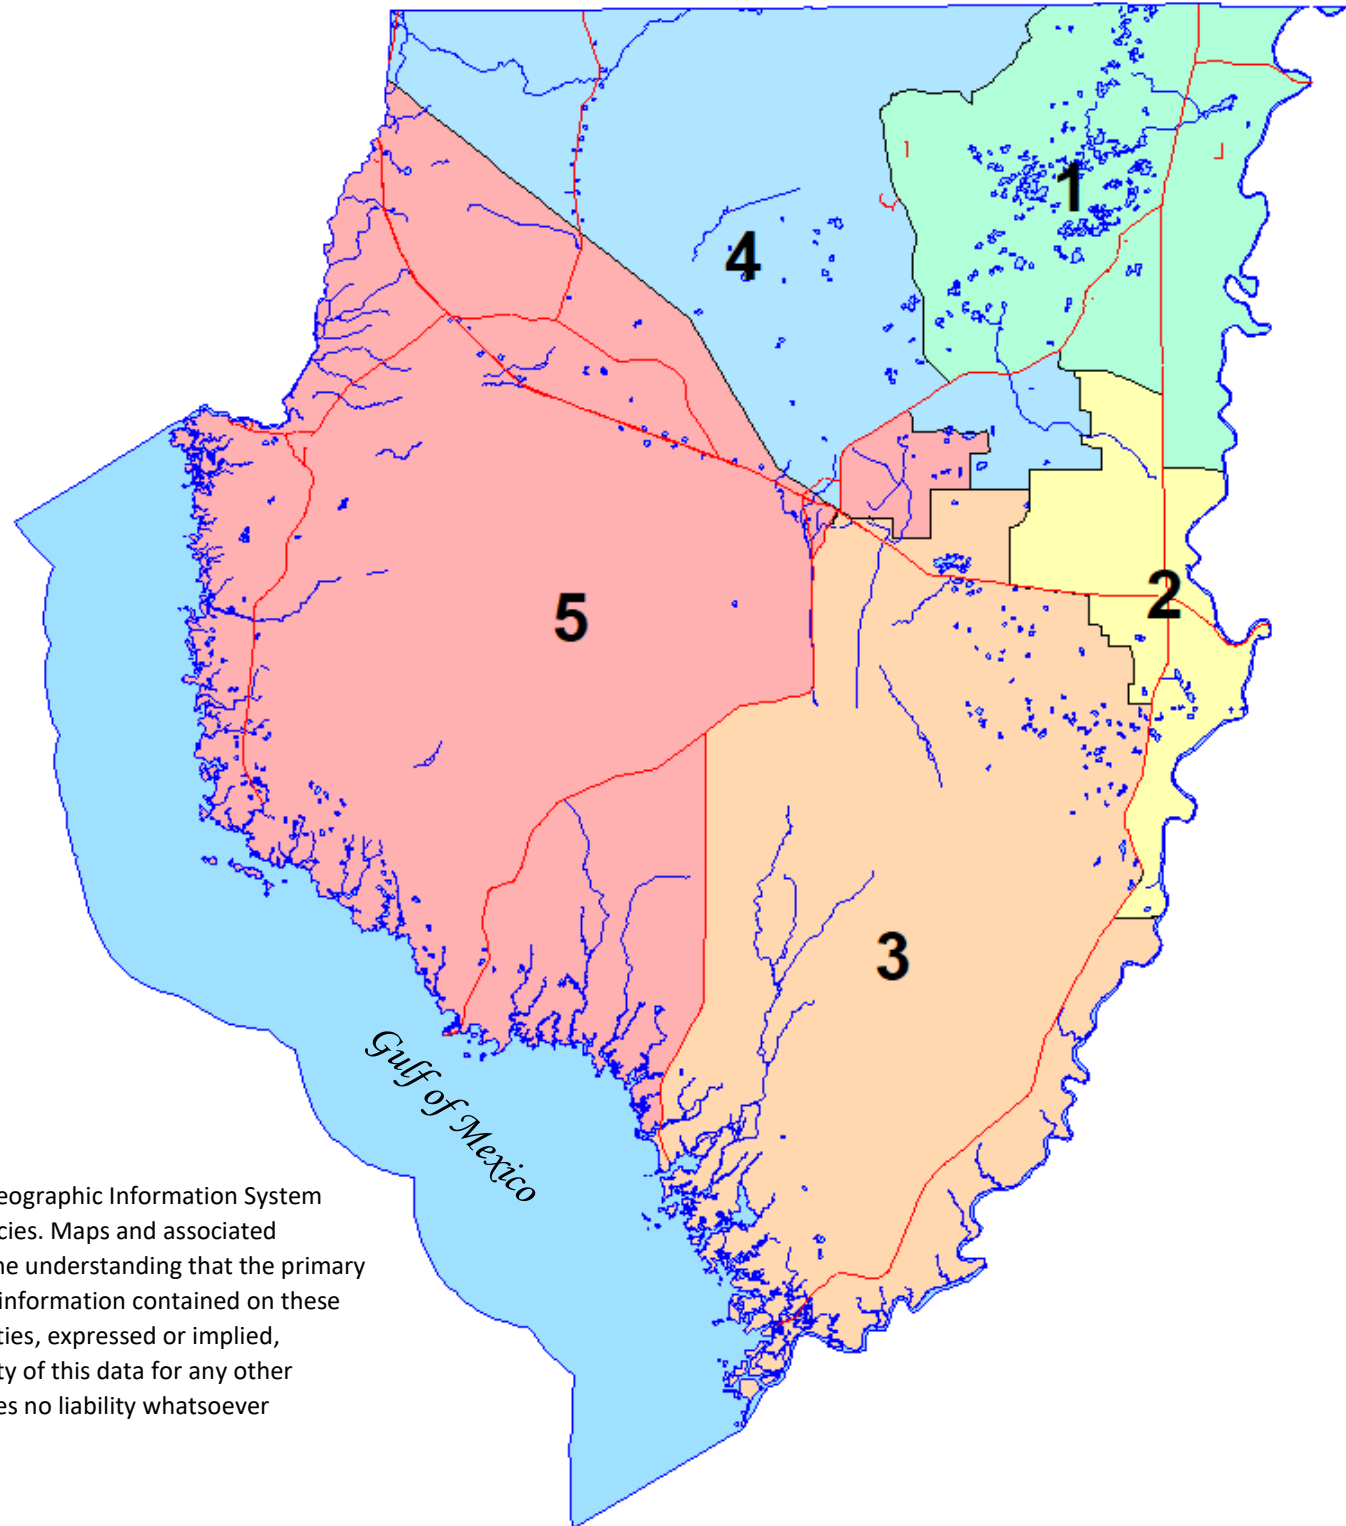

DIXIE COUNTY

County Commissioner

-  District 1 - Gene Higginbotham
-  District 2 - W. C. Mills
-  District 3 - Mark Hatch
-  District 4 - Jamie Storey
-  District 5 - David Osteen

Starlet Cannon

Dixie County Supervisor of Elections

229 NE 351 Hwy, Suite A
PO Box 2057
Cross City, FL 32628
(352) 498-1216

Disclaimer Maps generated using the County Elections Office Geographic Information System contain public information from various departments and agencies. Maps and associated information must be accepted and used by the recipient with the understanding that the primary information sources should be consulted for verification of the information contained on these maps. As such, the County Elections Office provides no warranties, expressed or implied, concerning the accuracy, completeness or reliability or suitability of this data for any other particular use. Furthermore, the County Elections Office assumes no liability whatsoever associated with the use or misuse of such data.

Map based on res. 2012-07 Rev. Names 08/2019