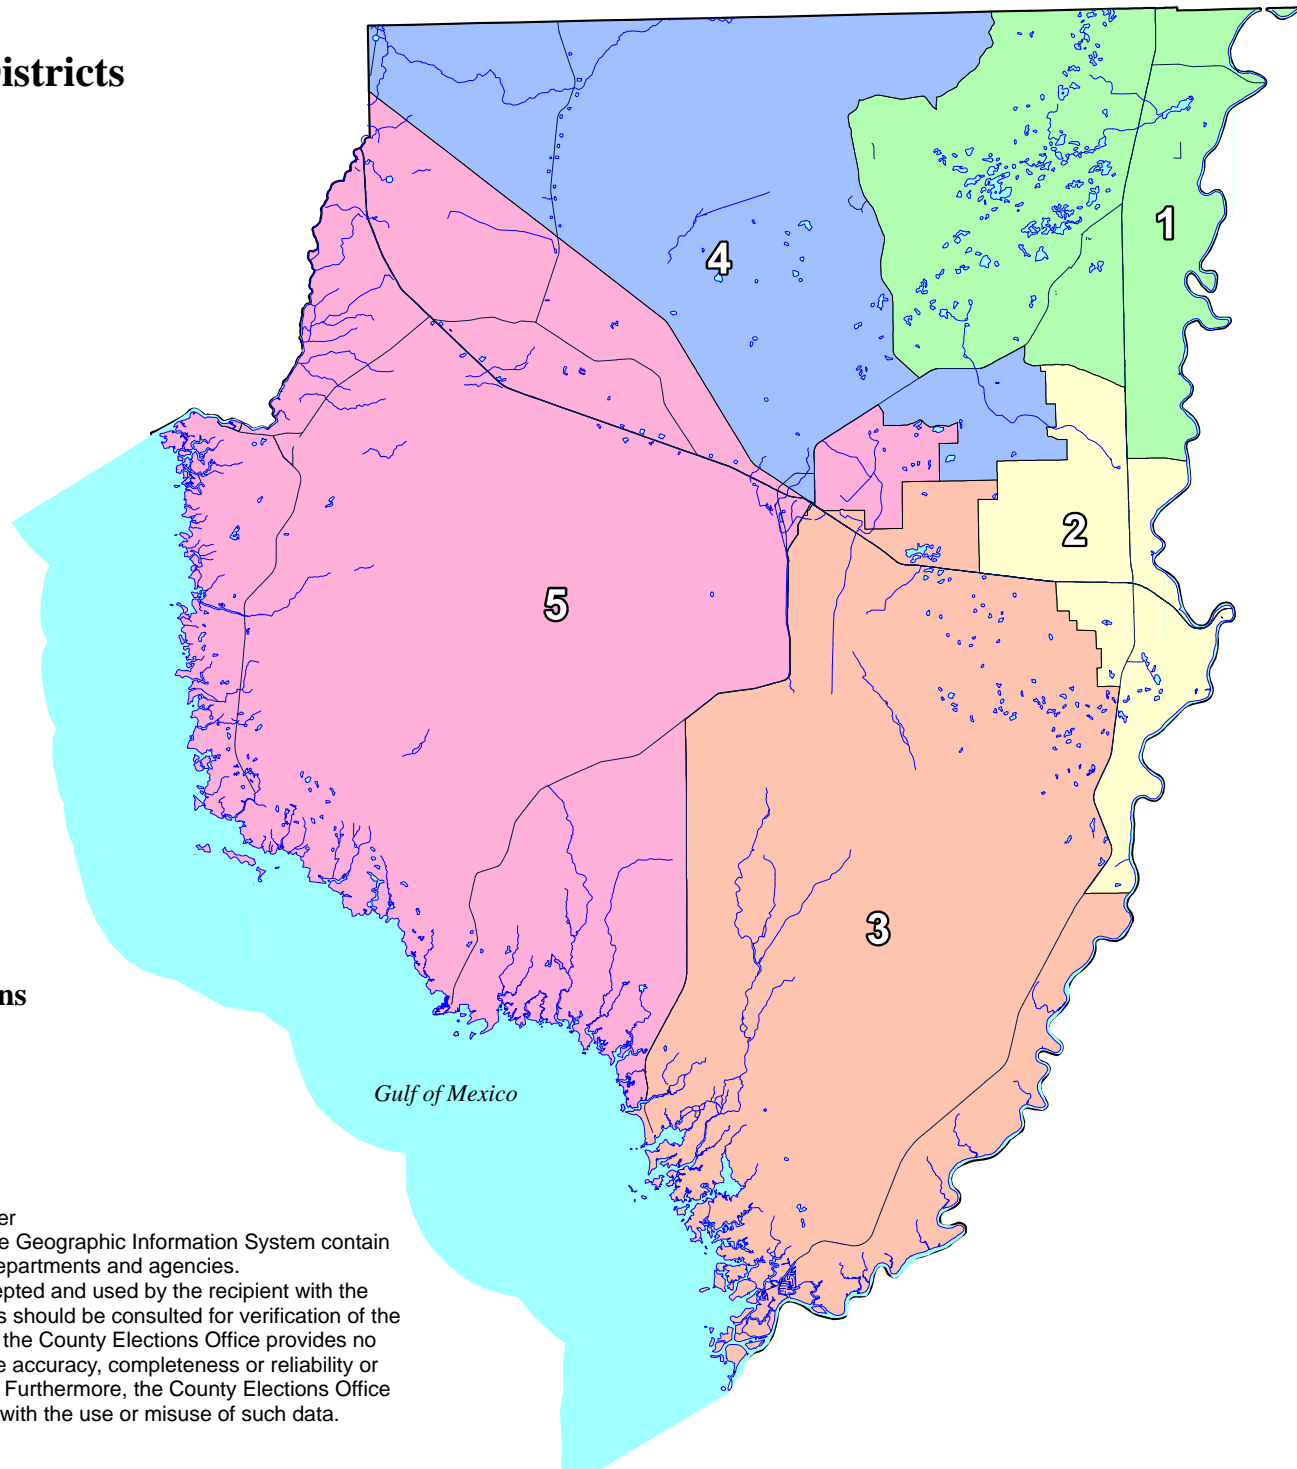

# DIXIE COUNTY

## County Commissioner Districts

-  1 - Gene Higginbotham
-  2 - W.C. Mills
-  3 - Mark Hatch
-  4 - Jason Holifield
-  5 - David Osteen

***Starlet Cannon***

**Dixie County Supervisor of Elections**  
**229 NE 351 Hwy, Suite A**  
**PO Box 2057**  
**Cross City, FL 32628**  
**(352) 498-1216**